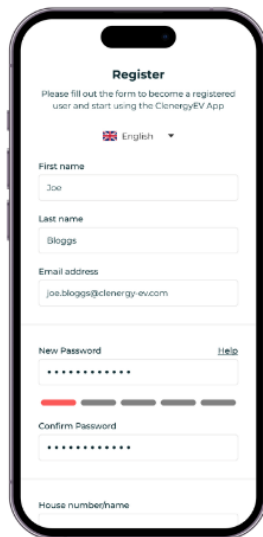

# FIRST TIME SET-UP GUIDE

Follow the guide to set-up your account and start using your charging stations

- ✓ Download the Clenergy EV app  
- ✓ Set-up your account
- ✓ Start charging your vehicle

## SET-UP YOUR ACCOUNT: Register

1 Open the Clenergy EV app and tap **Register here**.

2 Fill out the registration form with your details.

3 Tap **Submit**, and we'll send you an email to confirm your registration.