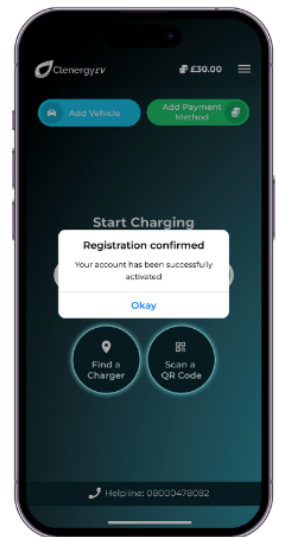

## SET-UP YOUR ACCOUNT: Register

1 Open the Clenergy EV app and tap **Register here**.

2 Fill out the registration form with your details.

3 Tap **Submit**, and we'll send you an email to confirm your registration.